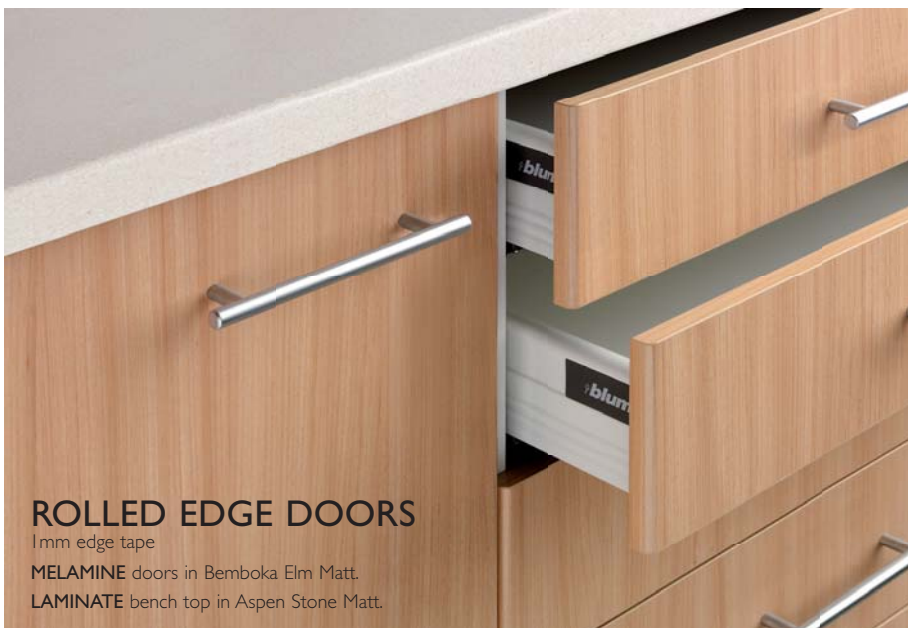

profiles... **MELAMINE** doors & panels

SQUARE EDGE DOORS

1mm edge tape

MELAMINE doors in Café Cream Texture.

LAMINATE bench top in Aspen Stone Matt.

ROLLED EDGE DOORS

1mm edge tape

MELAMINE doors in Bamboka Elm Matt.